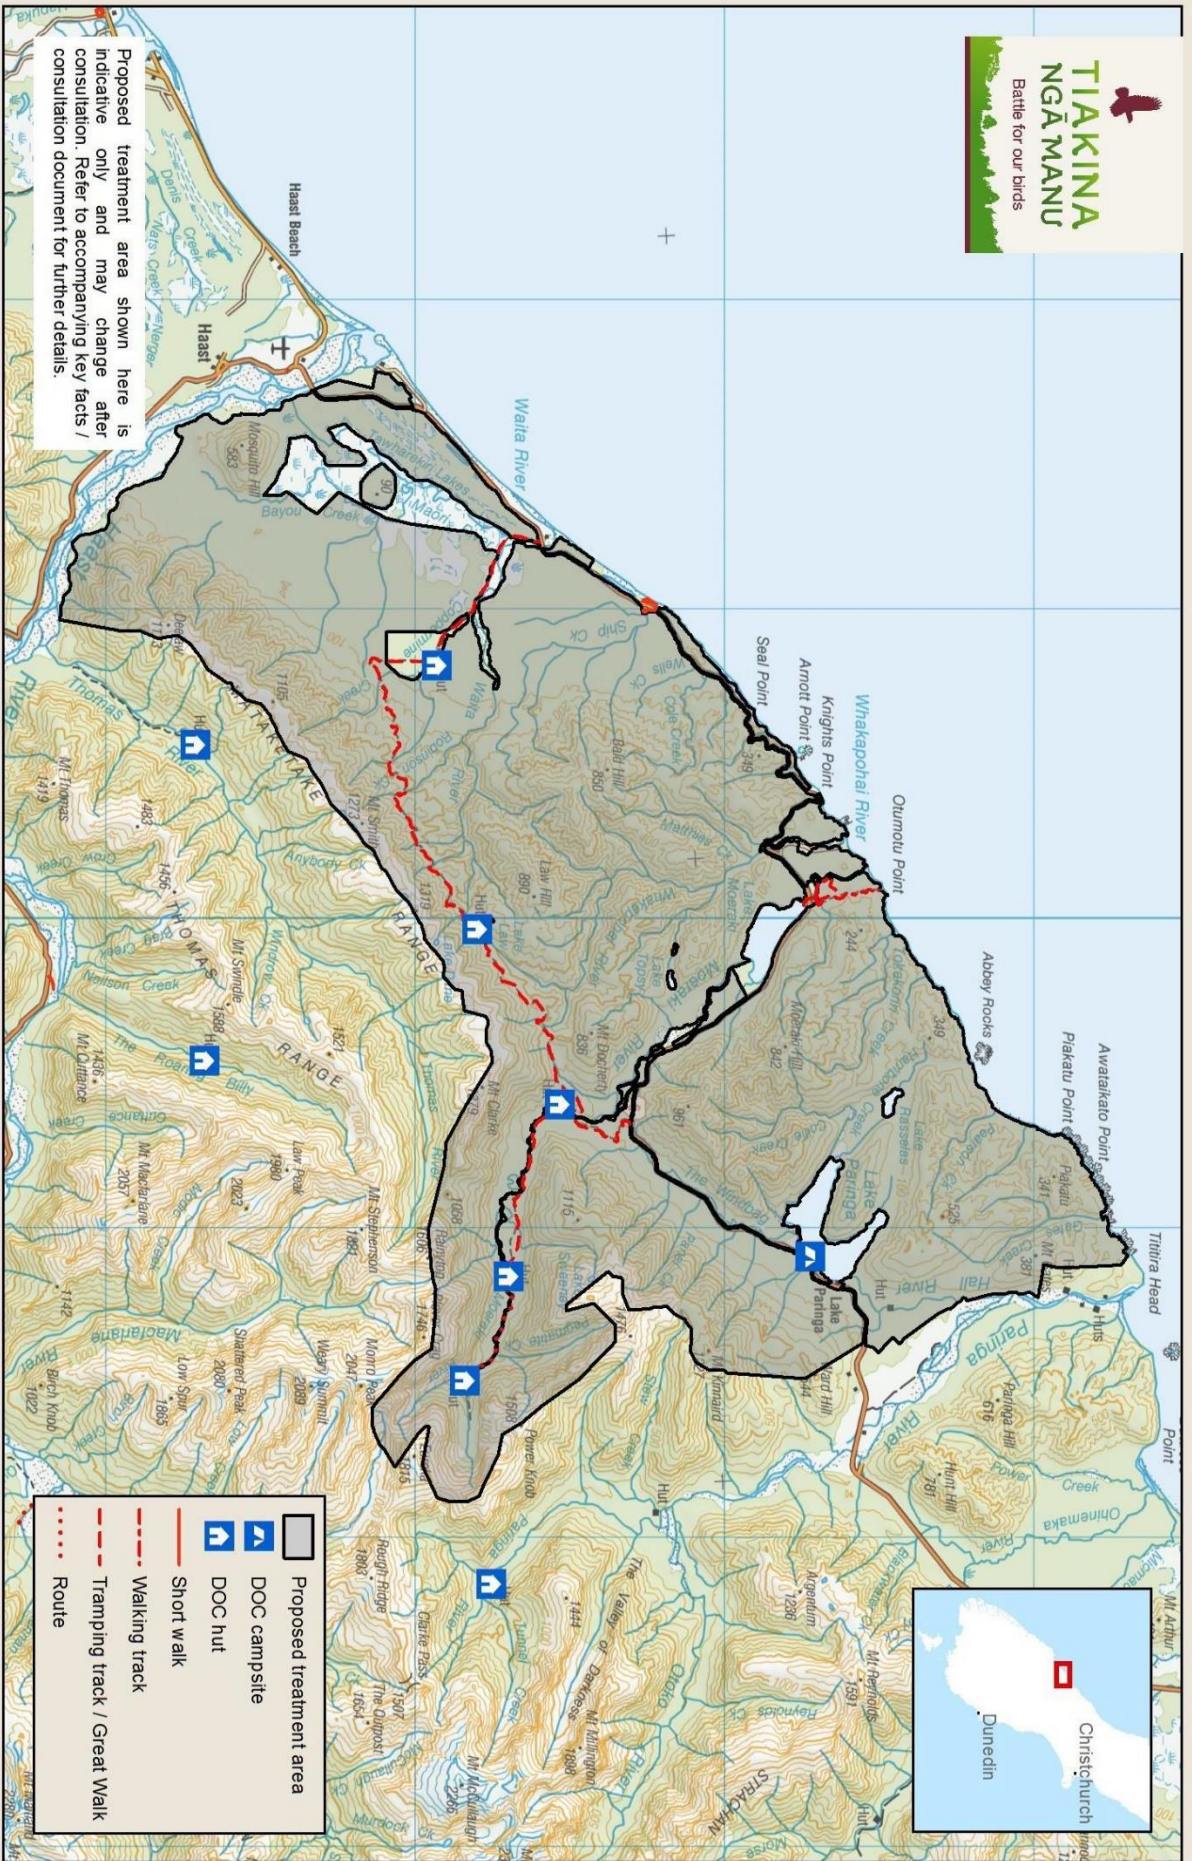

Proposed treatment area shown here is indicative only and may change after consultation. Refer to accompanying key facts / consultation document for further details.

- Proposed treatment area
- DOC campsite
- DOC hut
- Short walk
- Walking track
- Tramping track / Great Walk
- Route